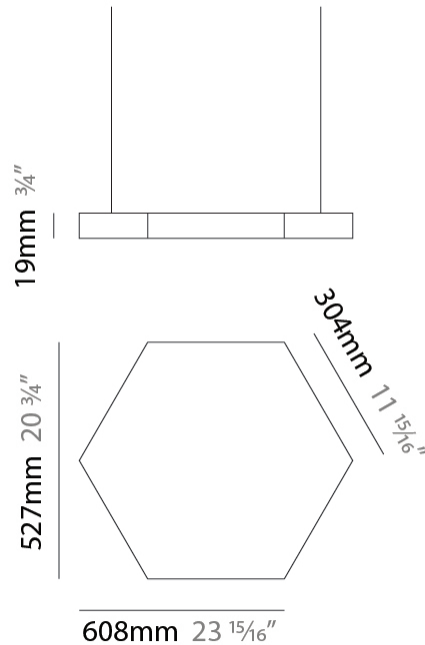

A51091- -

base number   Color   Finish
Temperature   Options

1. To build a product code in our configurator select the specify button on the base model # product page
2. To build a manual product code on this datasheet choose from the options listed below in blue font and add the suffix to the base model #

GENERAL

Series: Infinite Hexagon
Partner: Ivela
Division: Architectural
Installation: Suspension
Product Type: Panels
Mounting Location: Ceiling
Light Distribution: Direct

PHYSICAL

Shape: Hexagon
Length (mm): 1008
Length (in): 43 ¹¹/₁₆
Width (mm): 873
Width (in): 43 ¹¹/₁₆
Height (mm): 19
Height (in): 1 ¹/₁₆
Max. Overall Height (mm): 3019
Max. Overall Height (in): 118 ⁷/₈
Diffuser: PMMA - Opal
Fixture Finish: WHI / BLK / GLD
Fixture Material: Aluminum
Cable Details: 3,000mm / 118 1/8" Transparent Cable

ELECTRICAL

Lamp Type: LED
Input Wattage (W): 60
Dimming: Tri-Mode (Non-Dimming and Phase Dimming (120Vac only) and 0-10V Dimming)
Driver Included: No
Driver Location: Remote
Driver Type: Constant Voltage - Universal
Driver Class: Class 2
Housing: ENCP 5 (ERP) ENCP 8 (SC Power)
Input Voltage (V): 120 - 277
Output Voltage (V): 24

LED

Color Temperature (°K): 2700 / 3000 / 3500 / 4000
Max. Delivered Lumen (lm): 3600 / 3750 / 3861 / 3975
Nominal Lumen (lm): 7200 / 7500 / 7723 / 7950
CRI: >93 CRI
Lamp Life (hrs): 50000

OPTICAL

RATINGS AND CERTIFICATIONS

Certified By: CSA Certified to UL and CSA Standards
IP rating: IP20