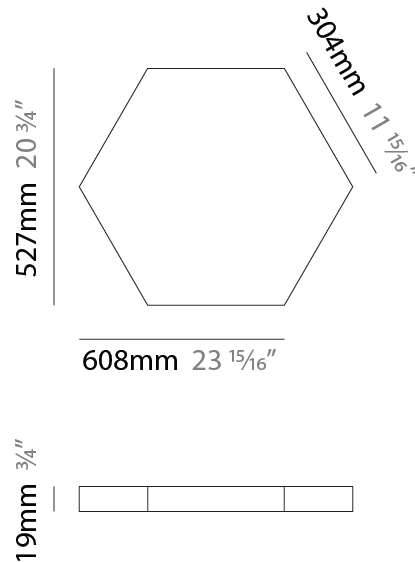

INFINITE HEXAGON SURFACE

A56192-

base number   Color   Finish
Temperature   Options

PROJECT
TYPE
SPECIFIER
QUANTITY
DATE

1. To build a product code in our configurator select the specify button on the base model # product page
2. To build a manual product code on this datasheet choose from the options listed below in blue font and add the suffix to the base model #

GENERAL

Series: Infinite Hexagon
Partner: Ivela
Division: Architectural
Installation: Surface
Product Type: Panels
Mounting Location: Ceiling
Light Distribution: Direct

PHYSICAL

Shape: Hexagon
Length (mm): 1008
Length (in): 43 ¹¹/₁₆
Width (mm): 873
Width (in): 43 ¹¹/₁₆
Height (mm): 19
Height (in): 1 ¹/₁₆
Max. Overall Height (mm): 2019
Diffuser: PMMA - Opal
Fixture Finish: WHI / BLK / GLD
Fixture Material: Aluminum

ELECTRICAL

Lamp Type: LED
Input Wattage (W): 60
Dimming: Tri-Mode (Non-Dimming and Phase Dimming (120Vac only) and 0-10V Dimming)
Driver Included: No
Driver Location: Remote
Driver Type: Constant Voltage - Universal
Driver Class: Class 2
Housing: ENCP 5 (ERP) ENCP 8 (SC Power)
Input Voltage (V): 120 - 277
Output Voltage (V): 24

LED

Color Temperature (°K): 2700 / 3000 / 3500 / 4000
Max. Delivered Lumen (lm): 3600 / 3750 / 3861 / 3975
Nominal Lumen (lm): 7200 / 7500 / 7723 / 7950
CRI: >93 CRI
Lamp Life (hrs): 50000

OPTICAL

RATINGS AND CERTIFICATIONS

Certified By: CSA Certified to UL and CSA Standards
IP rating: IP20