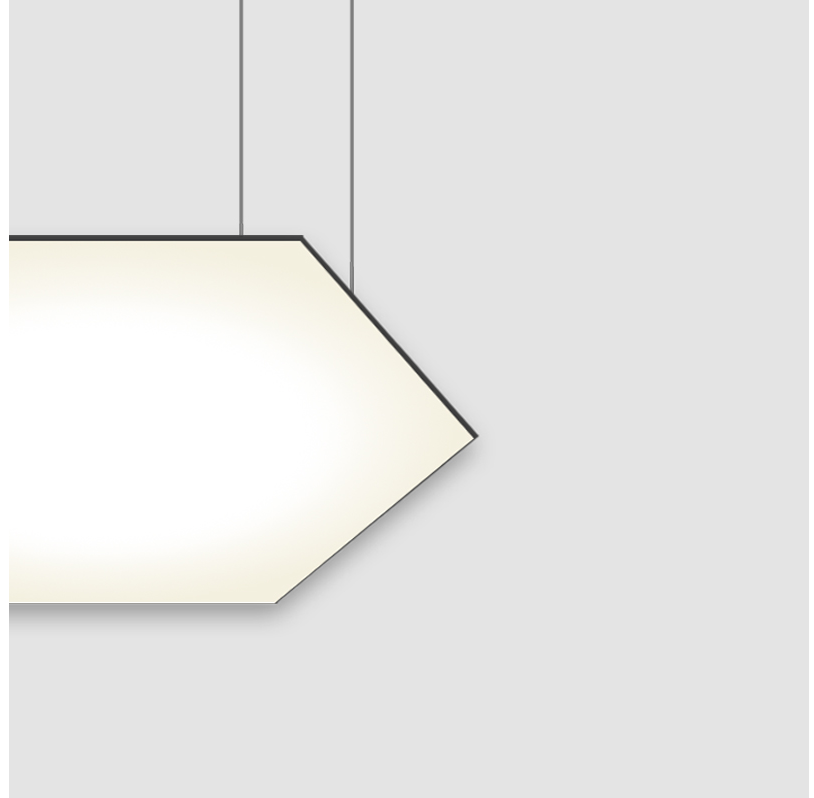

A51091- -

base number   Color   Finish
Temperature   Options

1. To build a product code in our configurator select the specify button on the base model # product page
2. To build a manual product code on this datasheet choose from the options listed below in blue font and add the suffix to the base model #

GENERAL

Series: Infinite Hexagon
Partner: Ivela
Division: Architectural
Installation: Suspension
Product Type: Panels
Mounting Location: Ceiling
Light Distribution: Direct

PHYSICAL

Shape: Hexagon
Length (mm): 1008
Length (in): 43 ¹¹/₁₆
Width (mm): 873
Width (in): 43 ¹¹/₁₆
Height (mm): 19
Height (in): 1 ¹/₁₆
Max. Overall Height (mm): 3019
Max. Overall Height (in): 118 ⁷/₈
Diffuser: PMMA - Opal
Fixture Finish: WHI / BLK / GLD
Fixture Material: Aluminum
Cable Details: 3,000mm / 118 1/8" Transparent Cable

ELECTRICAL

Lamp Type: LED
Input Wattage (W): 60
Dimming: Tri-Mode (Non-Dimming and Phase Dimming (120Vac only) and 0-10V Dimming)
Driver Included: No
Driver Location: Remote
Driver Type: Constant Voltage - Universal
Driver Class: Class 2
Housing: ENCP 5 (ERP) ENCP 8 (SC Power)
Input Voltage (V): 120 - 277
Output Voltage (V): 24

LED

Color Temperature (°K): 2700 / 3000 / 3500 / 4000
Max. Delivered Lumen (lm): 3600 / 3750 / 3861 / 3975
Nominal Lumen (lm): 7200 / 7500 / 7723 / 7950
CRI: >93 CRI
Lamp Life (hrs): 50000

OPTICAL

RATINGS AND CERTIFICATIONS

Certified By: CSA Certified to UL and CSA Standards
IP rating: IP20